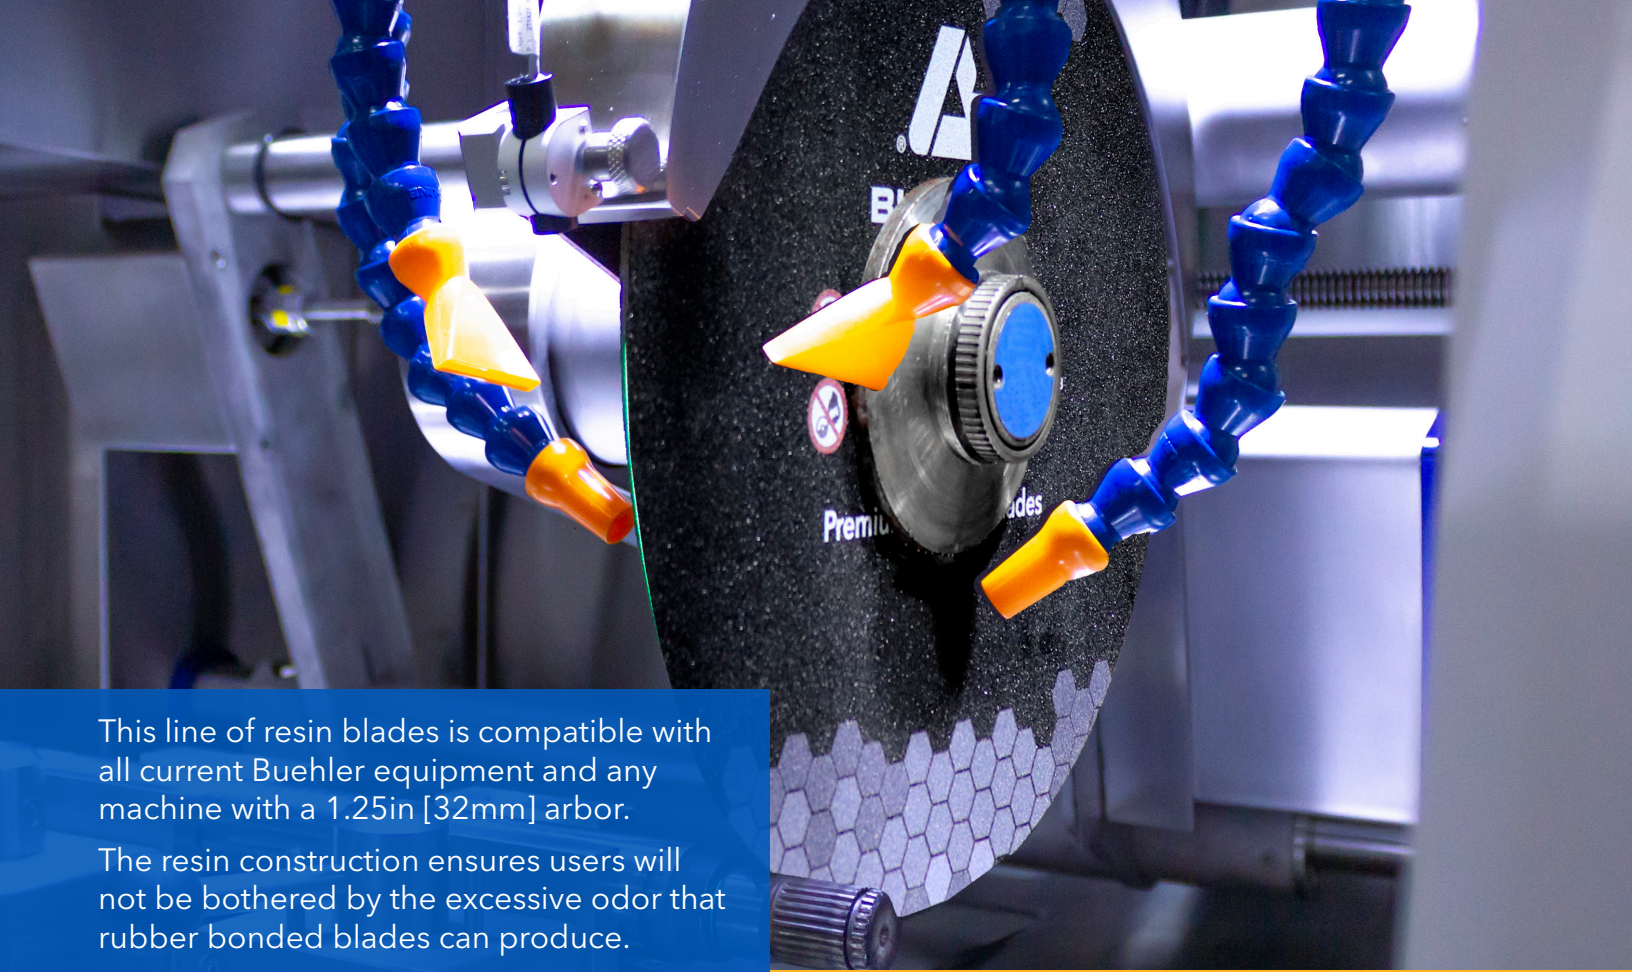

Premium Resin Abrasive Blades

*Longer Life,
Great Quality*

Buehler's new resin abrasive blades are individually targeted to cut a full range of metallic materials and last up to 3 times longer than competitor blades. Users can rely on the consistency of the blades while the longevity leads to fewer blade changeovers and purchases.

Efficient

Buehler's premium resin abrasive blades cut through samples fast without sacrificing cut quality. Have confidence in the consistency, cut quality and new prolonged life of these blades to improve your preparation process.

QR Scanning

Buehler's new abrasive blades come with QR codes to access blade information and simplify the reordering process. Simply scan and follow the link to place your order.

This line of resin blades is compatible with all current Buehler equipment and any machine with a 1.25in [32mm] arbor.

All New

The 16in [406mm] abrasive blades are perfect to use with Buehler's new AbrasiMet XL Pro (Item 10-2320-400). This floor standing cutter, which can accommodate blades up to 18in [457mm], meets all of your abrasive cutting needs. The 10in [254mm] and 12 in [305mm] abrasive blades are perfect to use with Buehler's new AbrasiMet M (Item 10-10107-200/400). This benchtop cutter is great for cutting small and medium sized samples at a great value. Contact your sales representative to request a quote! <https://bhlr.io/2Z4MqhG>