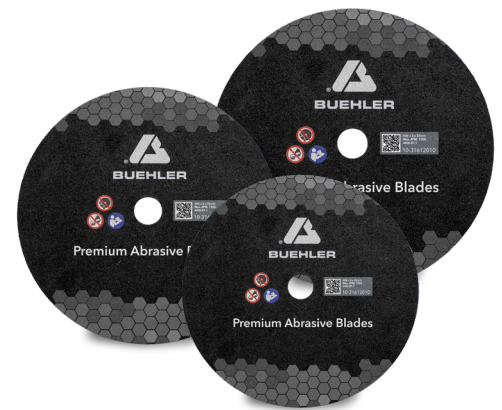

Efficient

Buehler's premium resin abrasive blades cut through samples fast without sacrificing cut quality. Have confidence in the consistency, cut quality and new prolonged life of these blades to improve your preparation process.

QR Scanning

Buehler's new abrasive blades come with QR codes to access blade information and simplify the reordering process. Simply scan and follow the link to place your order.

This line of resin blades is compatible with all current Buehler equipment and any machine with a 1.25in [32mm] arbor.

The resin construction ensures users will not be bothered by the excessive odor that rubber bonded blades can produce.

Ordering Information

1.25in [32mm] Arbor (Qty 10)

Recommended Use	10in [254mm]	12in [305mm]	16in [406mm]
Non Ferrous Materials			10-31650-010
Ferrous Materials HRC 35-50	10-31014-010	10-31218-010	10-31616-010
Ferrous Materials HRC 50-60	10-31014-010	10-31212-010	10-31612-010
Ferrous Materials >HRC 60		10-31218-010	10-31610-010
Super Alloys		10-31205-010	10-31605-010

All New

The 16in [406mm] abrasive blades are perfect to use with Buehler's new AbrasiMet XL Pro (Item 10-2320-400). This floor standing cutter, which can accommodate blades up to 18in [457mm], meets all of your abrasive cutting needs. The 10in [254mm] and 12 in [305mm] abrasive blades are perfect to use with Buehler's new AbrasiMet M (Item 10-10107-200/400). This benchtop cutter is great for cutting small and medium sized samples at a great value. Contact your sales representative to request a quote! <https://bhlr.io/2Z4MqhG>